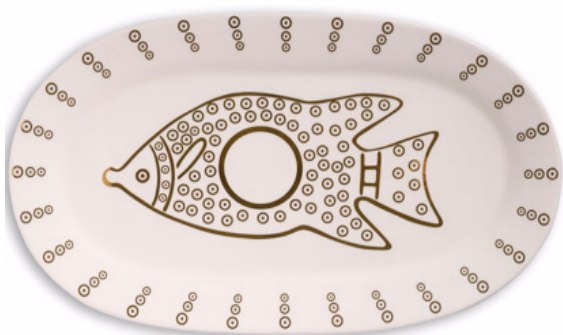

**STERLING SILVER
HONEY POT
\$60.00 5"X3.5"**
Made in Israel

**EMILY ROSENFELD
HONEY POT 2 PCS.
\$72.00 EACH**
1.75"X1.75"

This and That

MANGO WOOD CHALLAH BOARD WITH POMEGRANATE DESIGN HANDLES
\$80.00 14"X12"

BARBARA SHAW CHALLAH COVER
\$40.00

EMANUEL POMEGRANATE CANDLE STICKS \$36.00

EMANUEL POMEGRANATE TRAY \$36.00 12"X6"

VARIOUS CHALLAH COVERS AVAILABLE FOR THE HOLIDAY!

HONEY BEE PICK SET \$32.00
5.25"X3.25"

GREEN GLASS PLATE \$72.00 10"
SHANA TOVAH HAG SAMEACH

POMEGRANATE NECKLACES
RED - YAIR EMANUEL - \$36.00
BLUE - ESTER SHAHAF - \$54.00

ISRAEL MUSEUM FISH PLATE \$118.00 18"X9.5"

LILY ART MATCH BOX \$12.00

EMANUEL MATCH BOX \$12.00

Shofars and Holders

GARY ROSENTHAL SHOFAR HOLDER
\$118.00
 5"X7.5"

GARY ROSENTHAL SHOFAR HOLDER
\$136.00 9.5"X6.5"

EMANUEL SHOFAR HOLDER
Small - \$48.00
Large - \$54.00
 Each

PLASTIC SHOFAR
\$4.00 EACH
 Purple, Green, Blue & Red